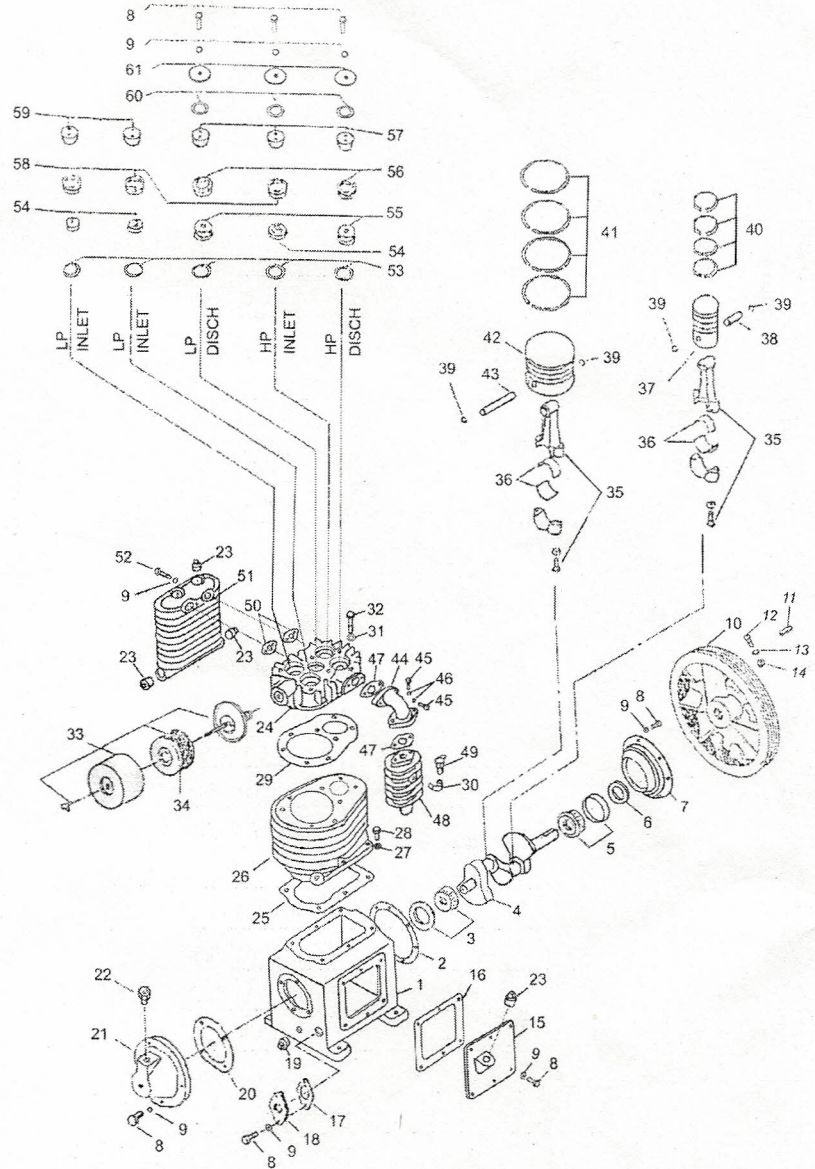

ACP11092

5.5HP  
7.5HP

730RPM  
950RPM

GPV-1105T Parts List		
NO	Designation	QTY
1	Crankcase	1
2	Bearing seat gasket	1
3	Bearing 7307	1
4	Crankshaft	1
5	Bearing 7508	1
6	Sealing ring 40x65x12	1
7	Bearing seat	1
8	Bolt M8x25	21
9	Washer 8	29
10	Fan pulley	1
11	Key 10x8x60	1
12	Bolt M16x120	1
13	Spring washer 16	1
14	Nut M16	1
15	Side cover	2
16	Side cover gasket	2
17	Oil leveler	1
18	Oil leveler washer	1
19	Oil drain plug G3/8"	1
20	Bearing cover gasket	1
21	Bearing cover	1
22	Breath pipe	1
23	Oil filter plug G3/4"	5
24	Cylinder head - B	1
25	Cylinder gasket	1
26	Cylinder	1
27	Bolt M10x30	6
28	Washer 10	6
29	Cylinder head gasket	1
30	Right-angle Connector	1
31	Bolt M12x70	8
32	Washer 12	8

**GPV-1105T(ACP11092)**

33	Air filter	1	44	Elbow connector	1			
34	Filter core	1	45	Socket cap M8x25	4			
35	Connecting rod	2	46	Spring washer 8	4			
36	Bearing shell	2	47	Discharge radiator gasket	2			
37	Piston Φ55	1	48	Discharge radiator	1	55	High fixing ring	2
38	Piston pin 19x45	2	49	Safety Valve 200psi	1	56	Discharge valve assy	2
39	Piston pin Circlip 19	2	50	Interim radiator gasket	2	57	Tow hole stop ring	2
40	piston ring Φ55	1	51	Interim radiator	1	58	Intake valve assy	3
41	piston ring Φ105	1	52	Bolt M8x90	4	59	Three hole stop ring	3
42	Piston Φ105	1	53	Copper gasket Φ35	5	60	Valve cover gasket	3
43	Piston pin 19x95	1	54	Low fixing ring	3	61	Valve cover	3